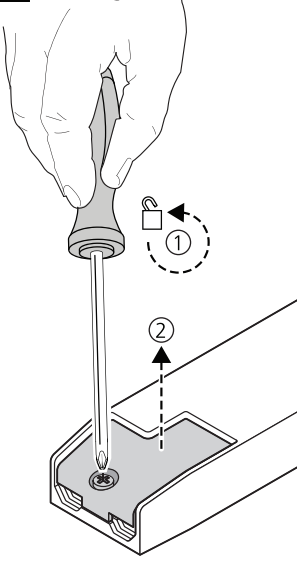

**1** Osram OT Wi SSA Driver

**2a** Downlights

**3a** 220-240V~ + Downlights

**4a** Downlights