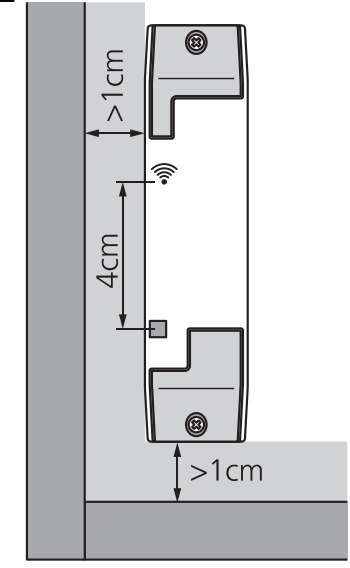

**1** Osram OT Wi SSA Driver

**2a** Downlights

**3a** 220-240V~ + Downlights

**4a** Downlights